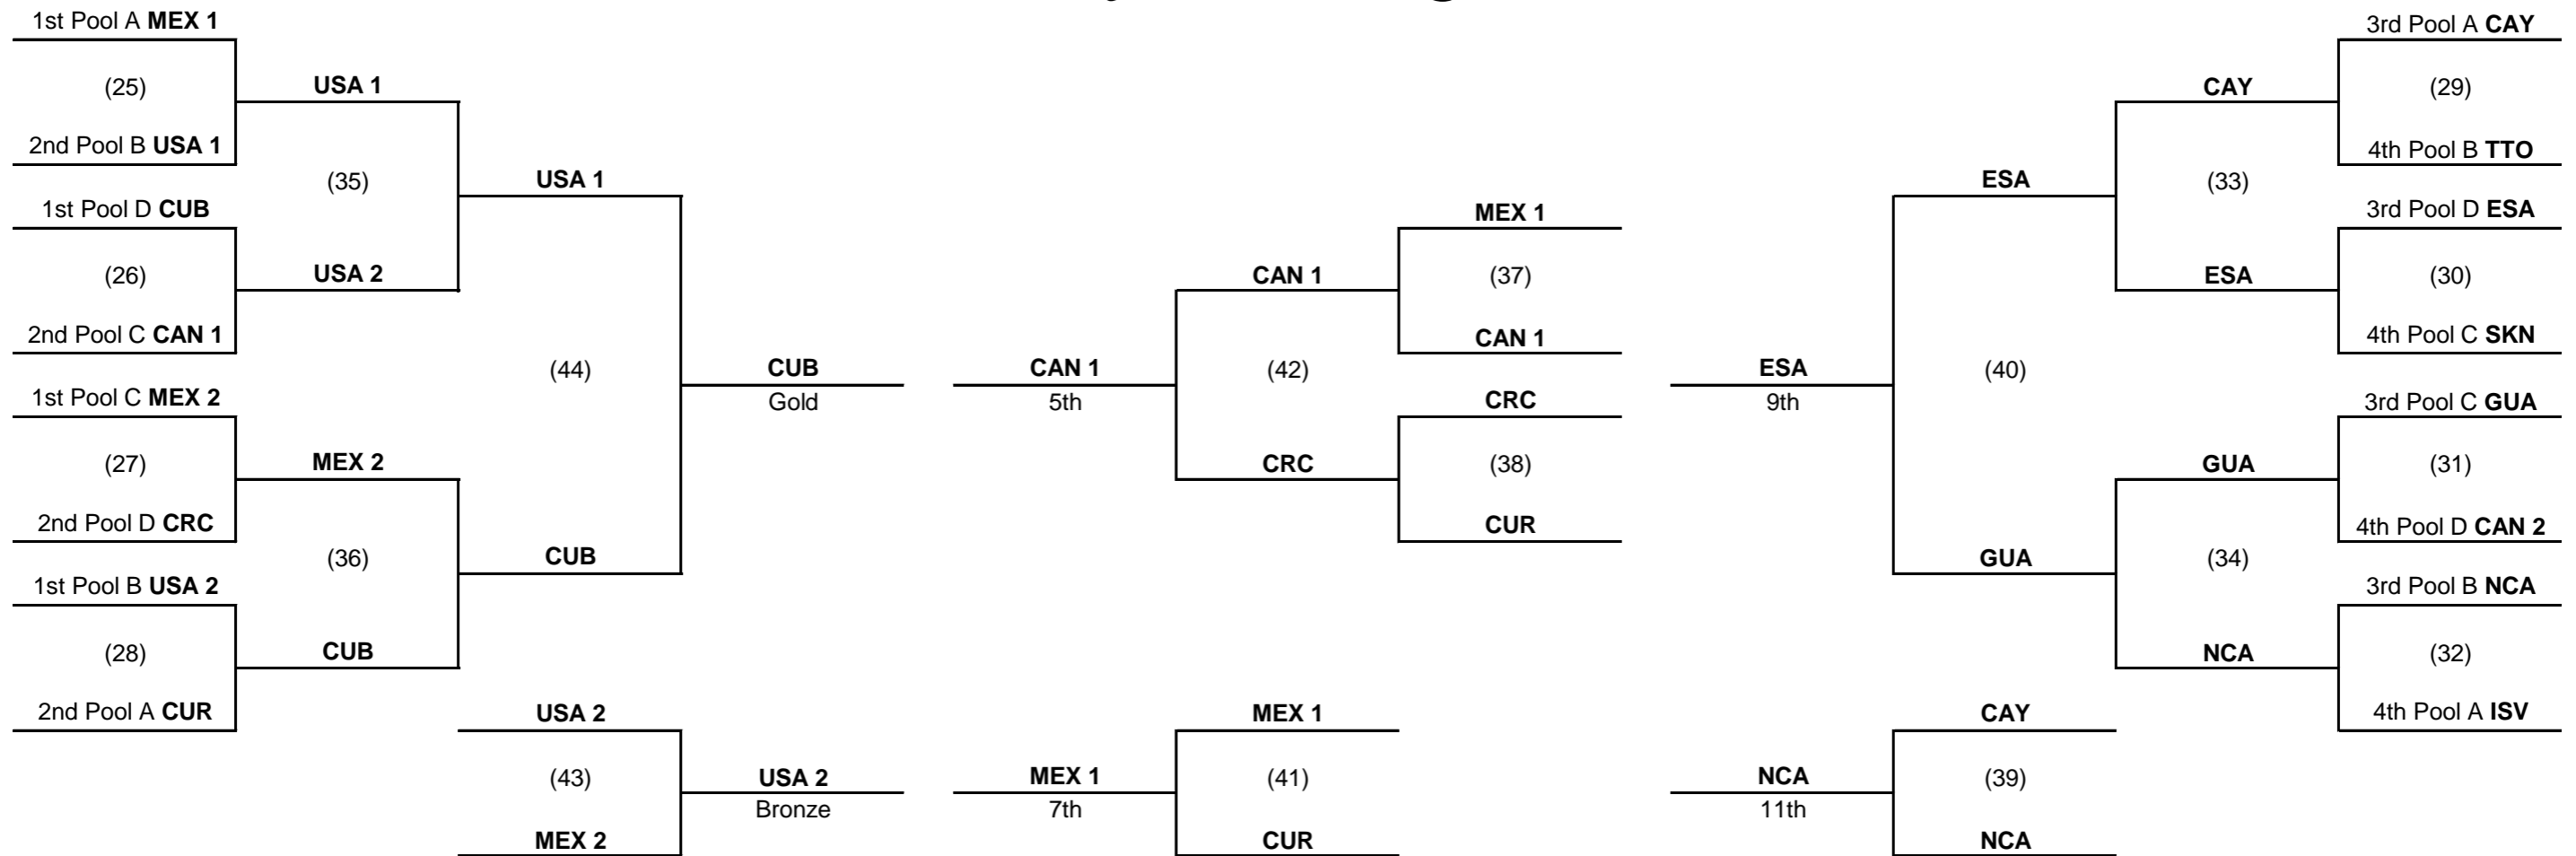

2019 NORCECA Playoffs - Aguascalientes Women

2019 NORCECA BEACH VOLLEYBALL CONTINENTAL TOUR

Aguascalientes / Women • 19 - 21-Apr-2019

B-6 Final Ranking - Main draw

Rk.	Team	Country	Points	Prize
1	Maylen/Leila	CUB	200	
2	Dowdy/Quiggle	USA	180	
3	Fonoimoana/Martin	USA	160	
4	Valdez Lizarraga/Quintero	MEX	140	
5	Gordon/Marcelle	CAN	120	
6	Valenciano/Araya	CRC	120	
7	Orellana/Revuelta	MEX	110	
8	Tolentino/Anthony	CUR	110	
9	Vasquez/Vargas	ESA	100	
10	Alvarado/Bethancourt	GUA	100	
11	Mendoza/Lolette	NCA	100	
12	Wolfenden/Harrison	CAY	100	
13	Dunn-Suen/Cruickshank	CAN	90	
	Valenciana/Bennett	ISV	90	
	Allen Edinborough/Dyer	SKN	90	
	Joseph/Davidson	TTO	90